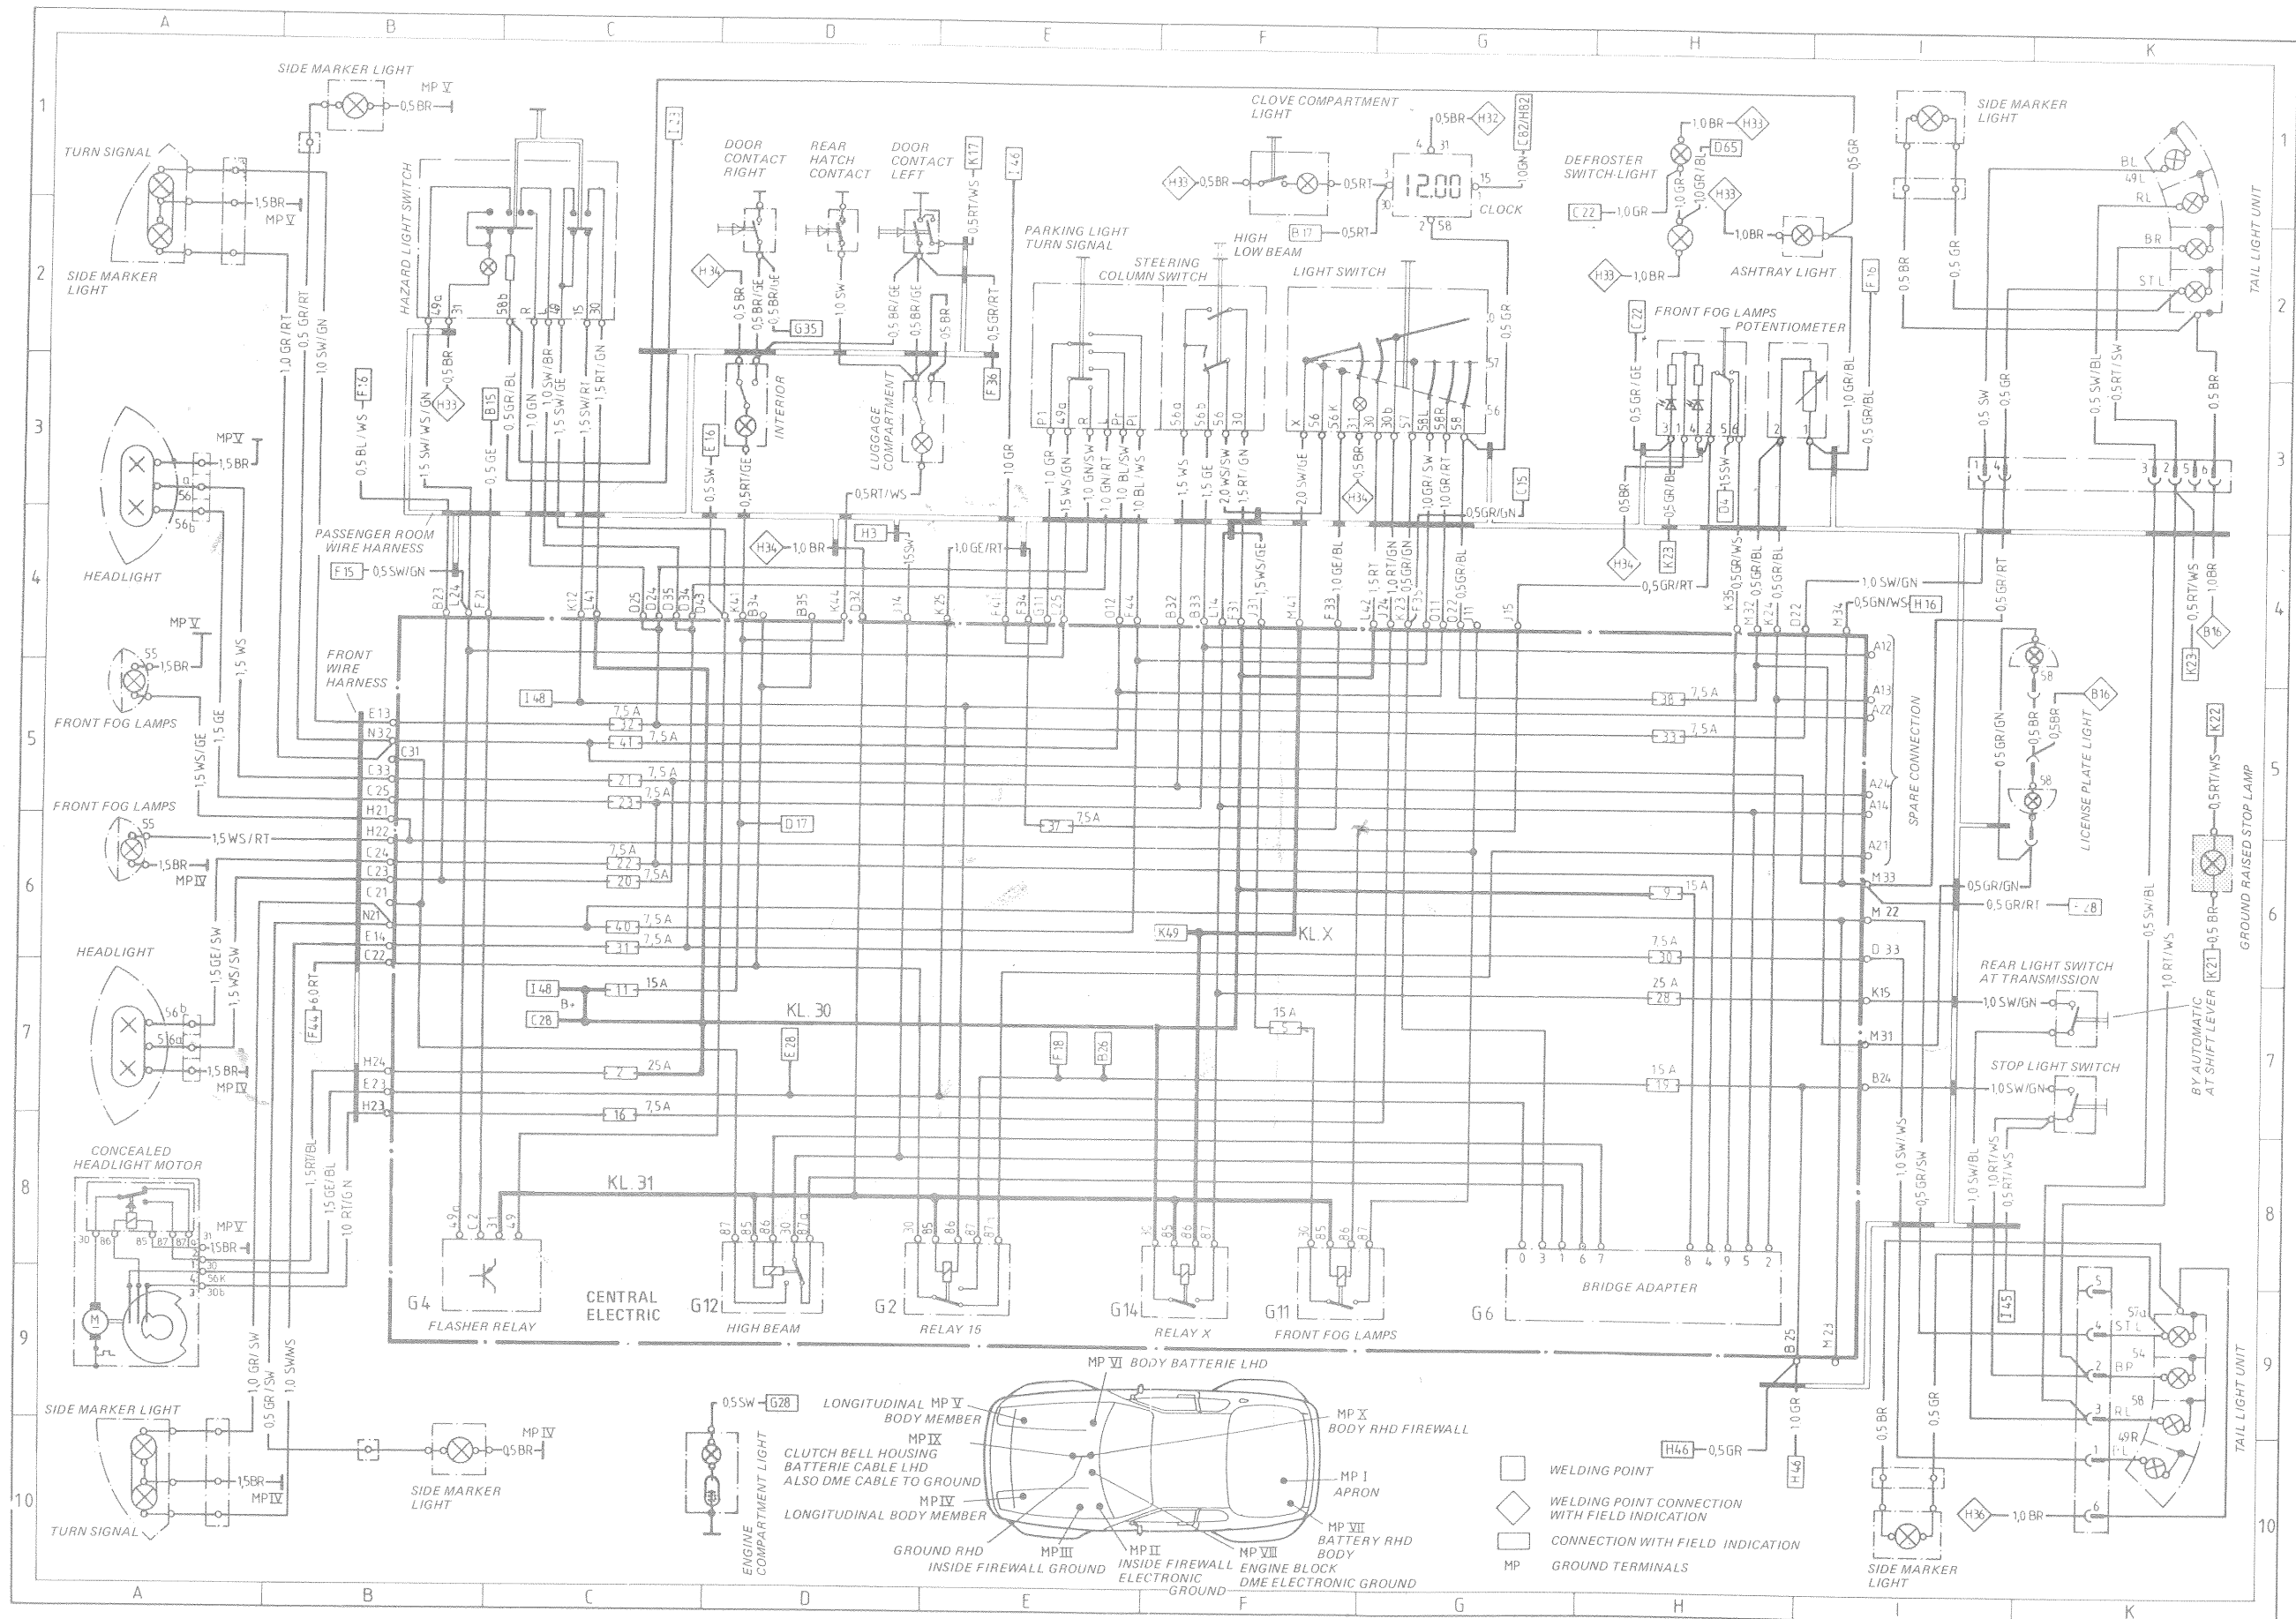

# Wiring Diagram Type 944, 944 turbo Model 86 Sheet 2

LIGHTING USA

Wiring

97

SW = BLACK WS = WHITE RT = RED GN = GREEN GE = YELLOW GR = GREY BR = BROWN BL = BLUE LI = VIOLET

MP = GROUND TERMINALS

Current Flow Diagram