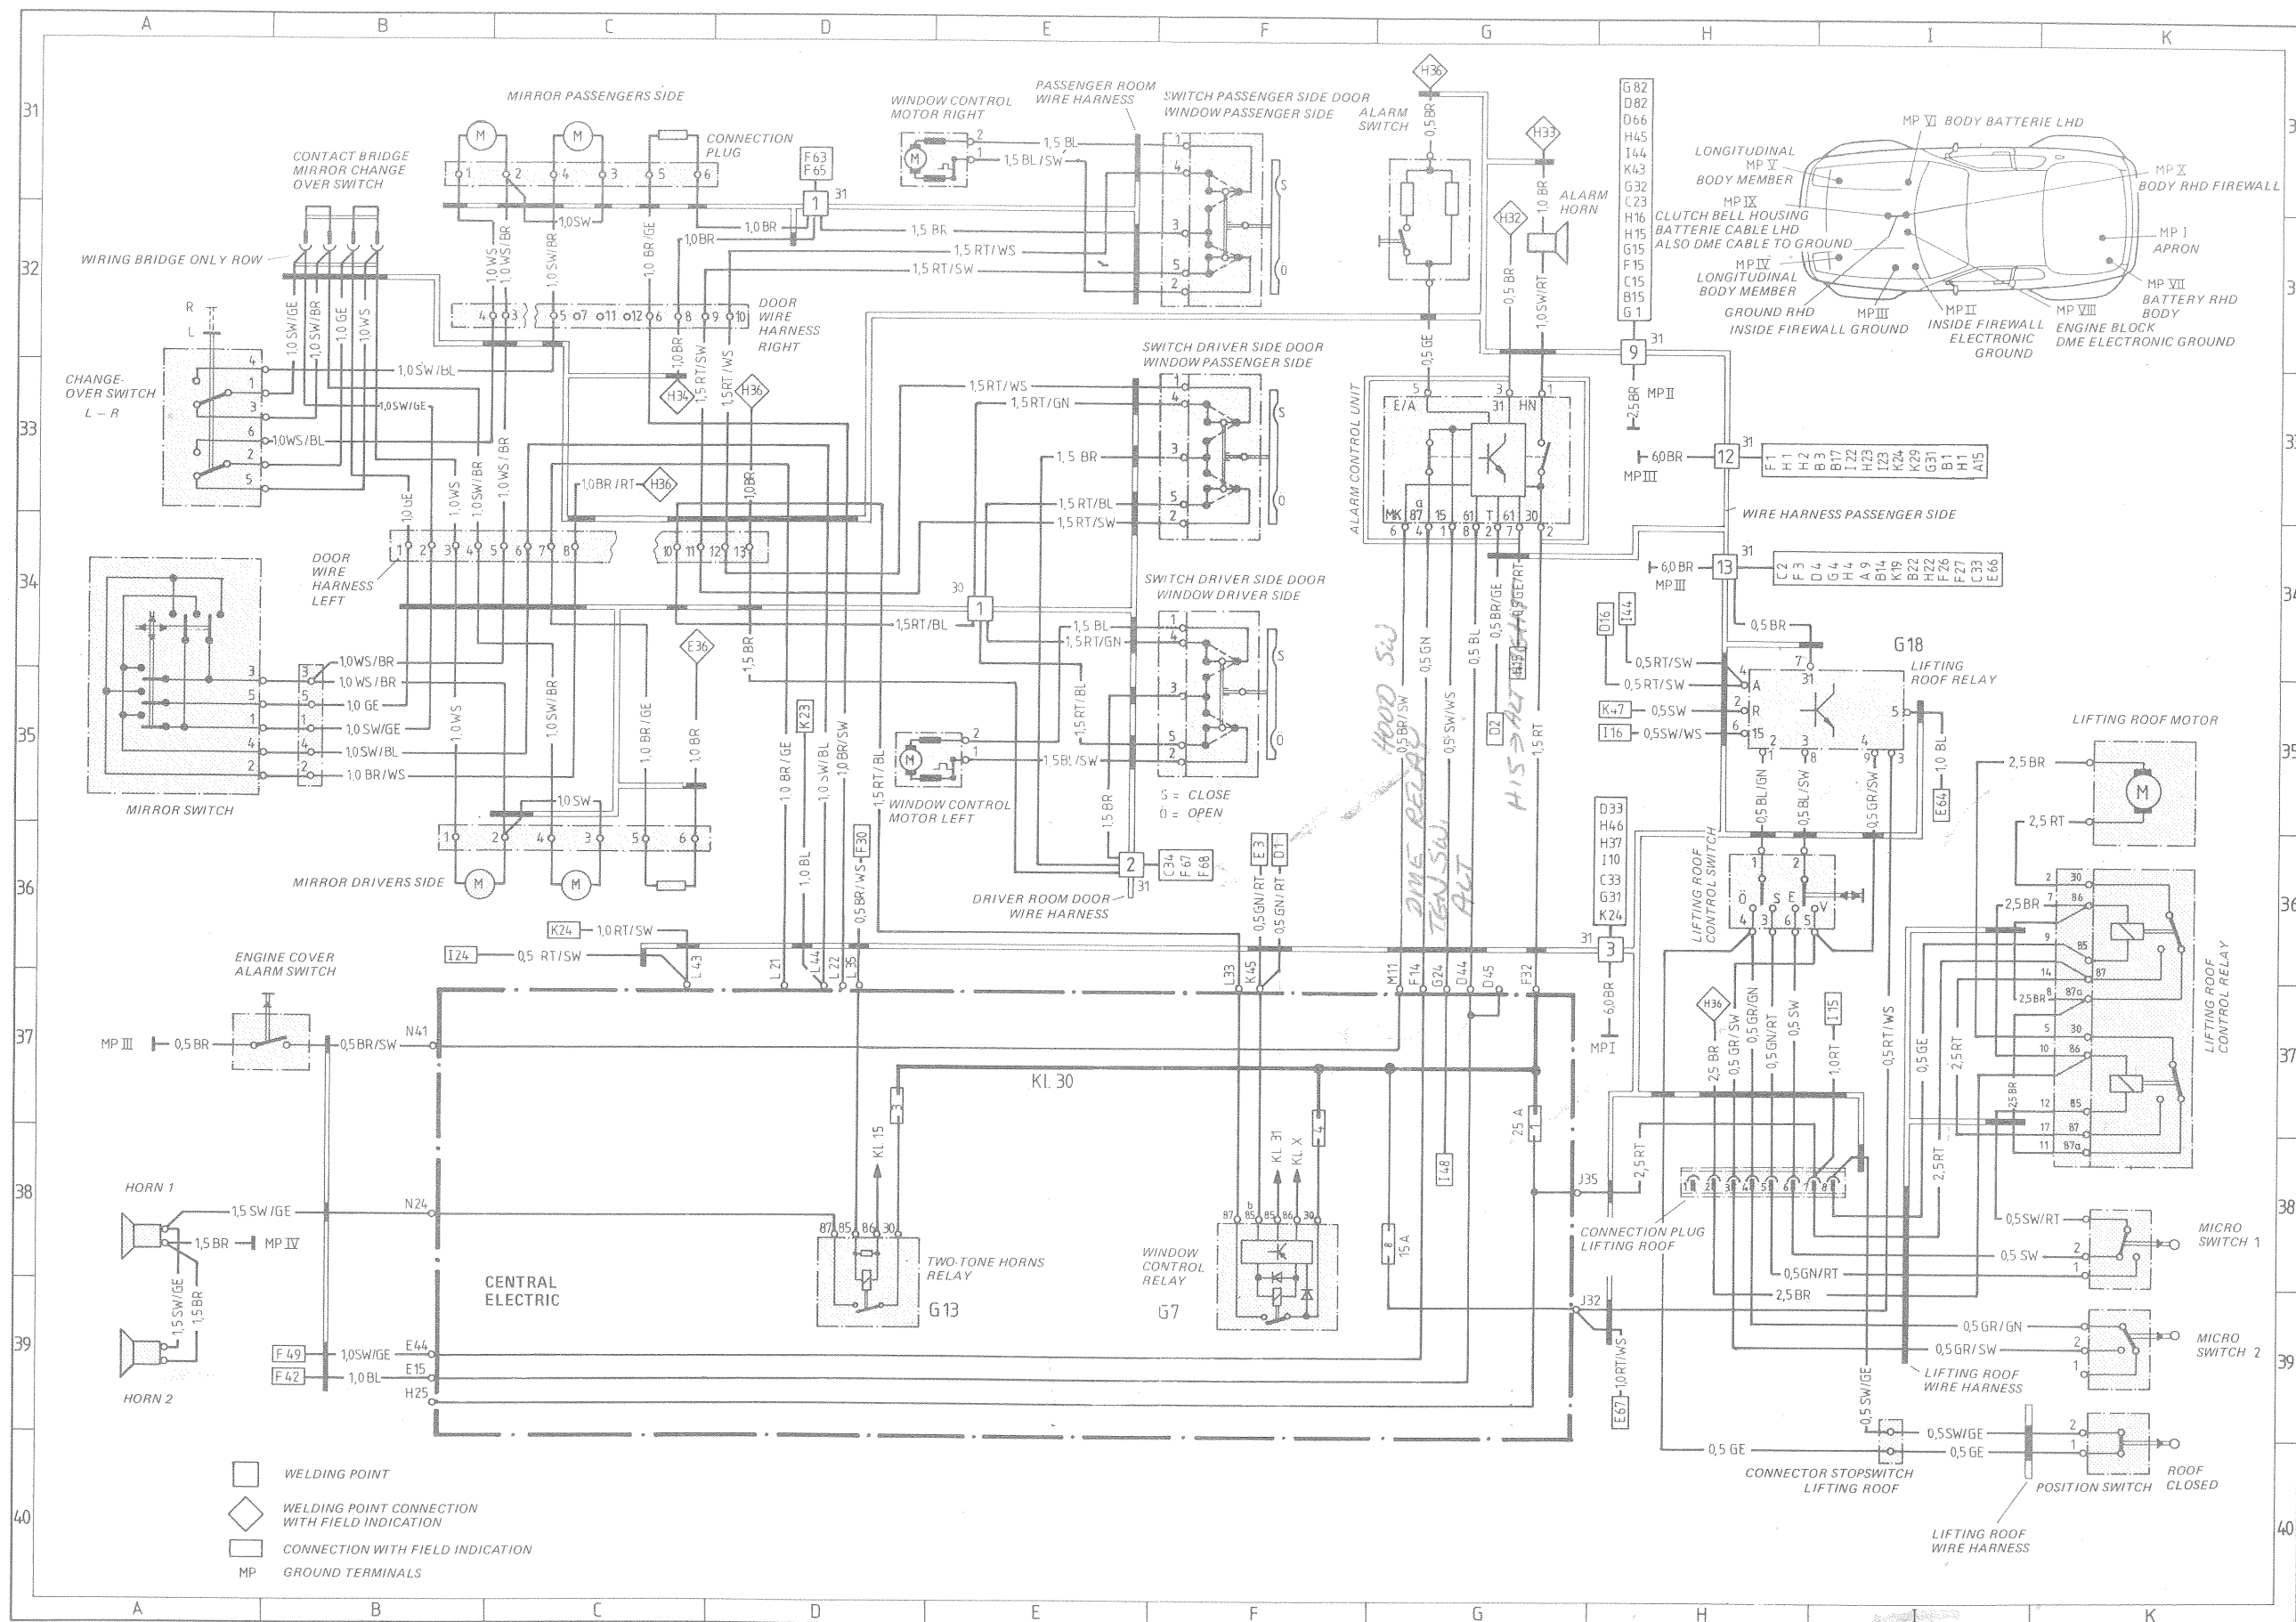

Wiring Diagram Type 944, 944 turbo Model 86 Sheet 6

HORNS, MIRRORS, WINDOW LIFTERS, ALARM SYSTEM, TILTING ROOF

LT &
RT DOOR
CONTACT SW'S
REAR HATCH
SW