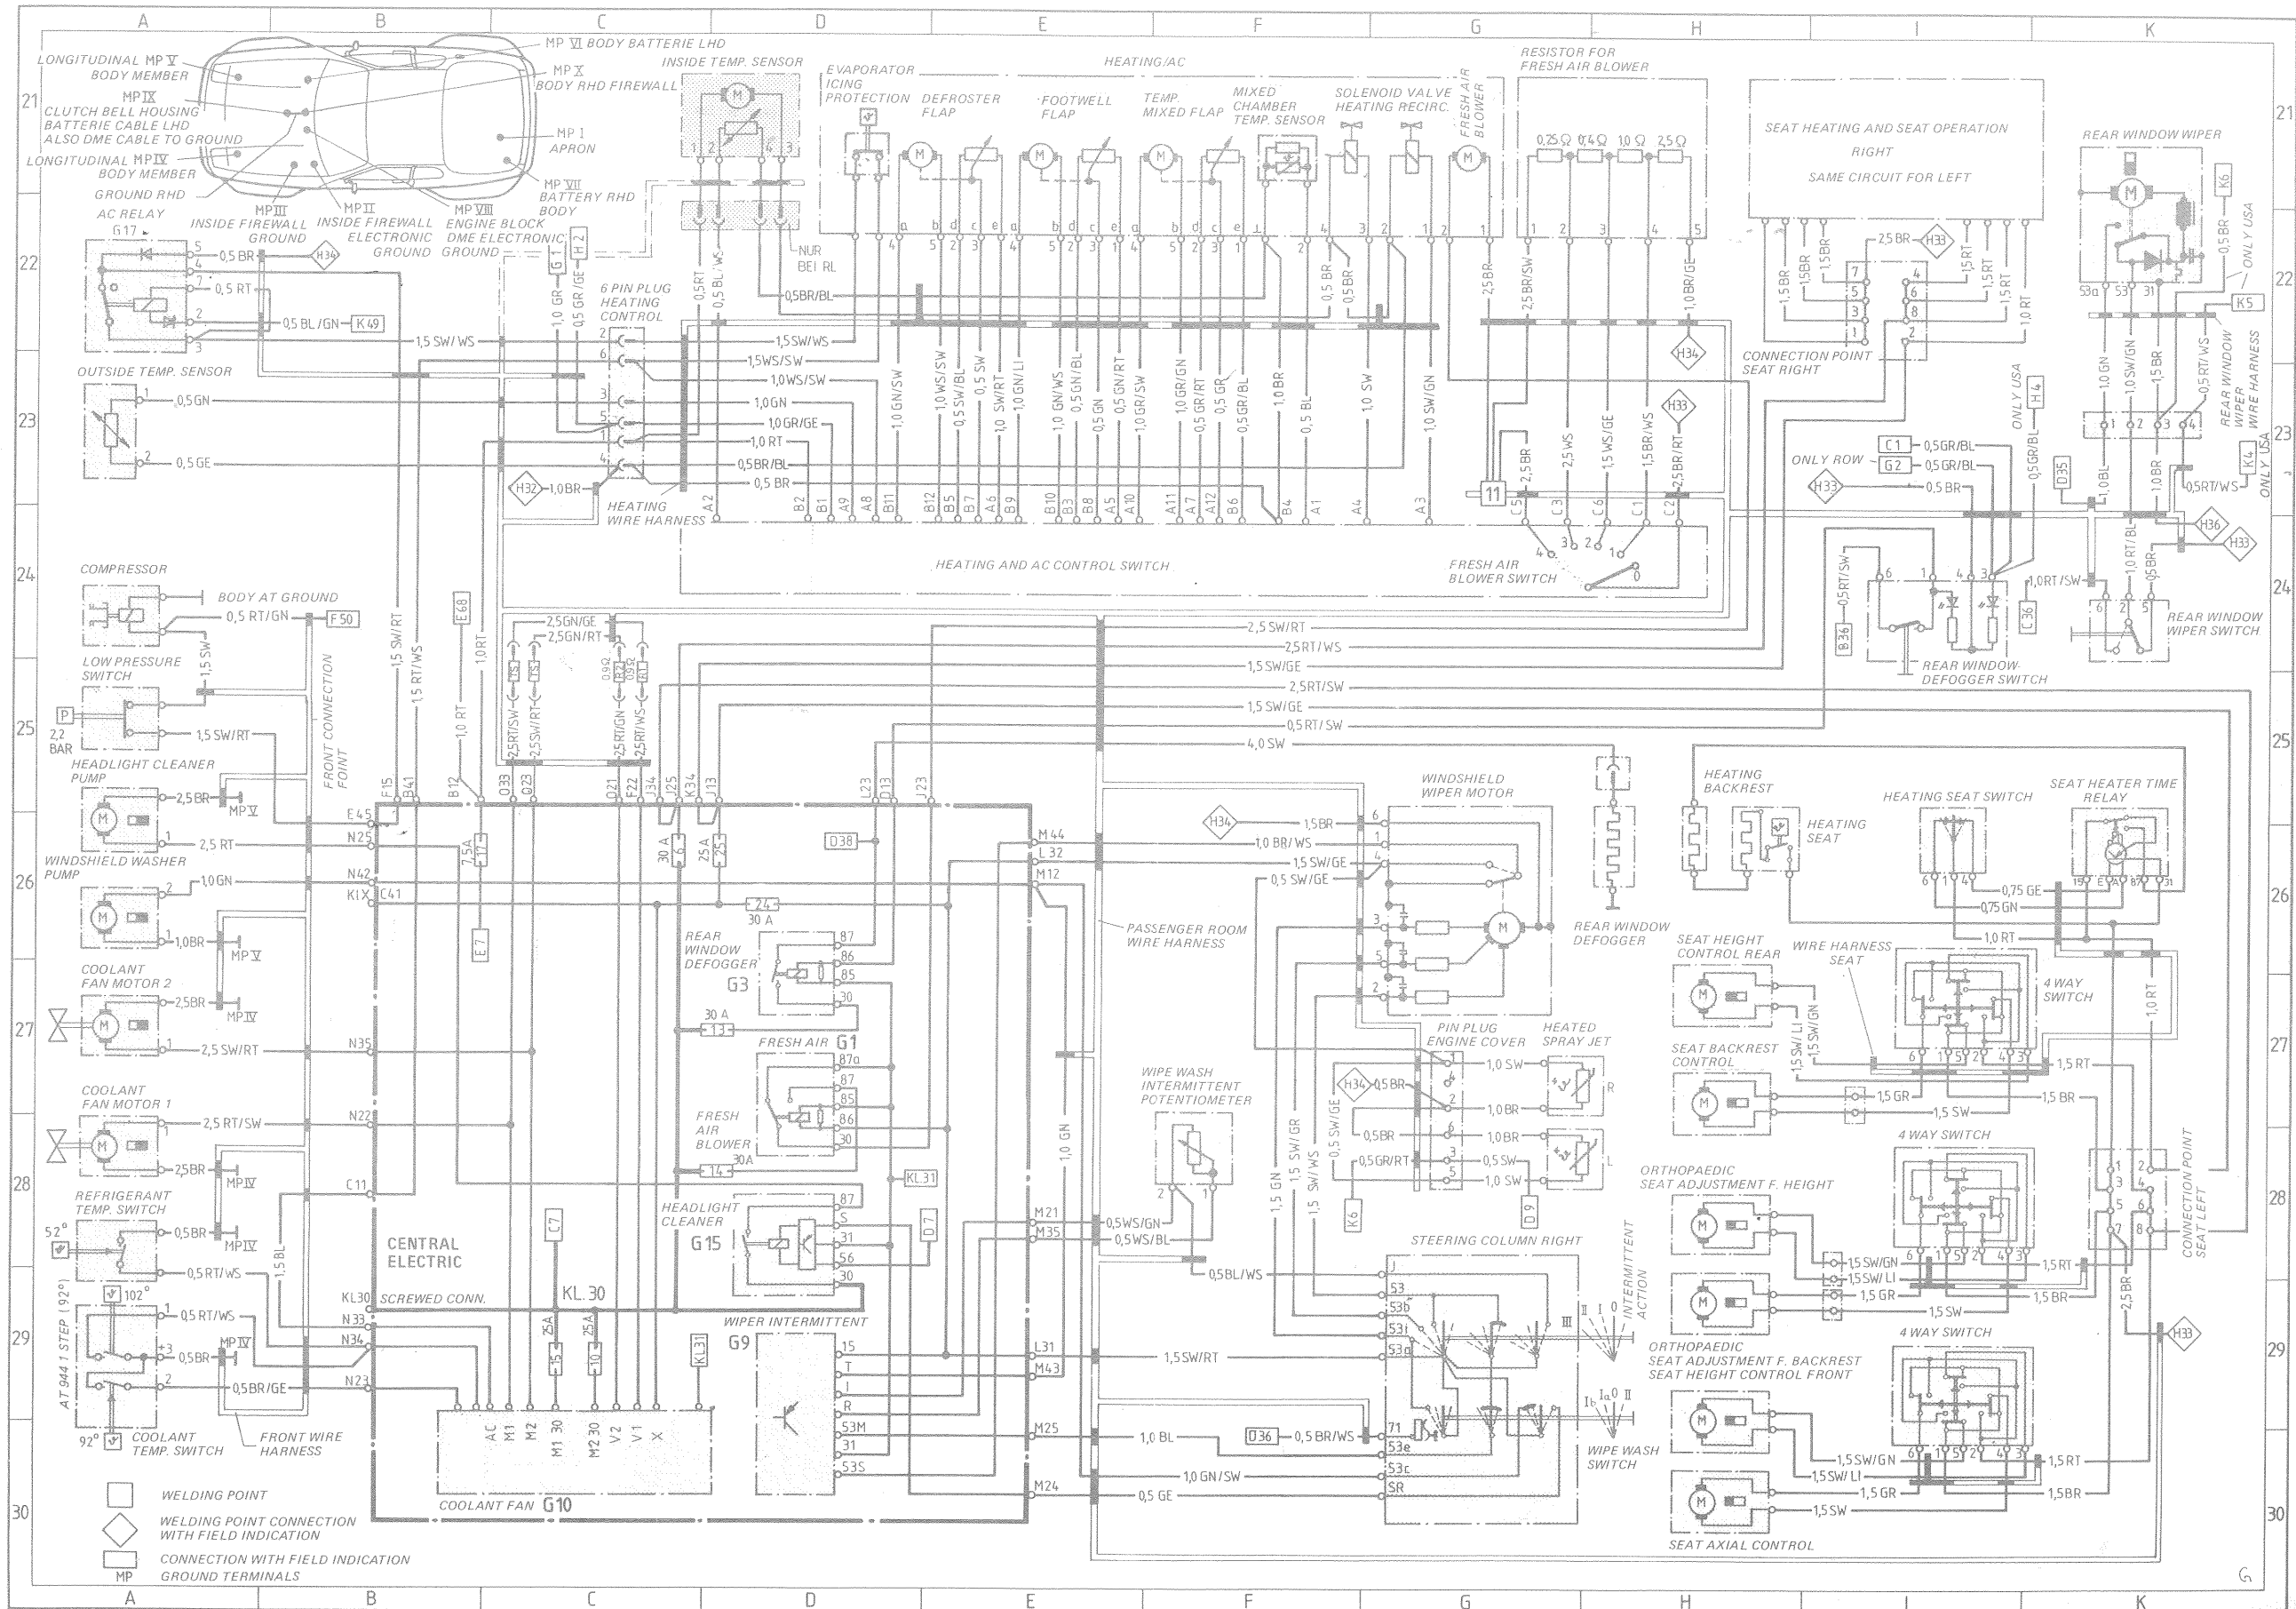

Wiring Diagram Type 944, 944 turbo Model 86 Sheet 5

HEATING, AC, VENTILATION, ELECTR. SEATS, WIPER AND WASHER SYSTEM

SW = BLACK WS = WHITE RT = RED GN = GREEN GE = YELLOW GR = GREY BR = BROWN BL = BLUE LI = VIOLET

MP = GROUND TERMINALS

Current Flow Diagram