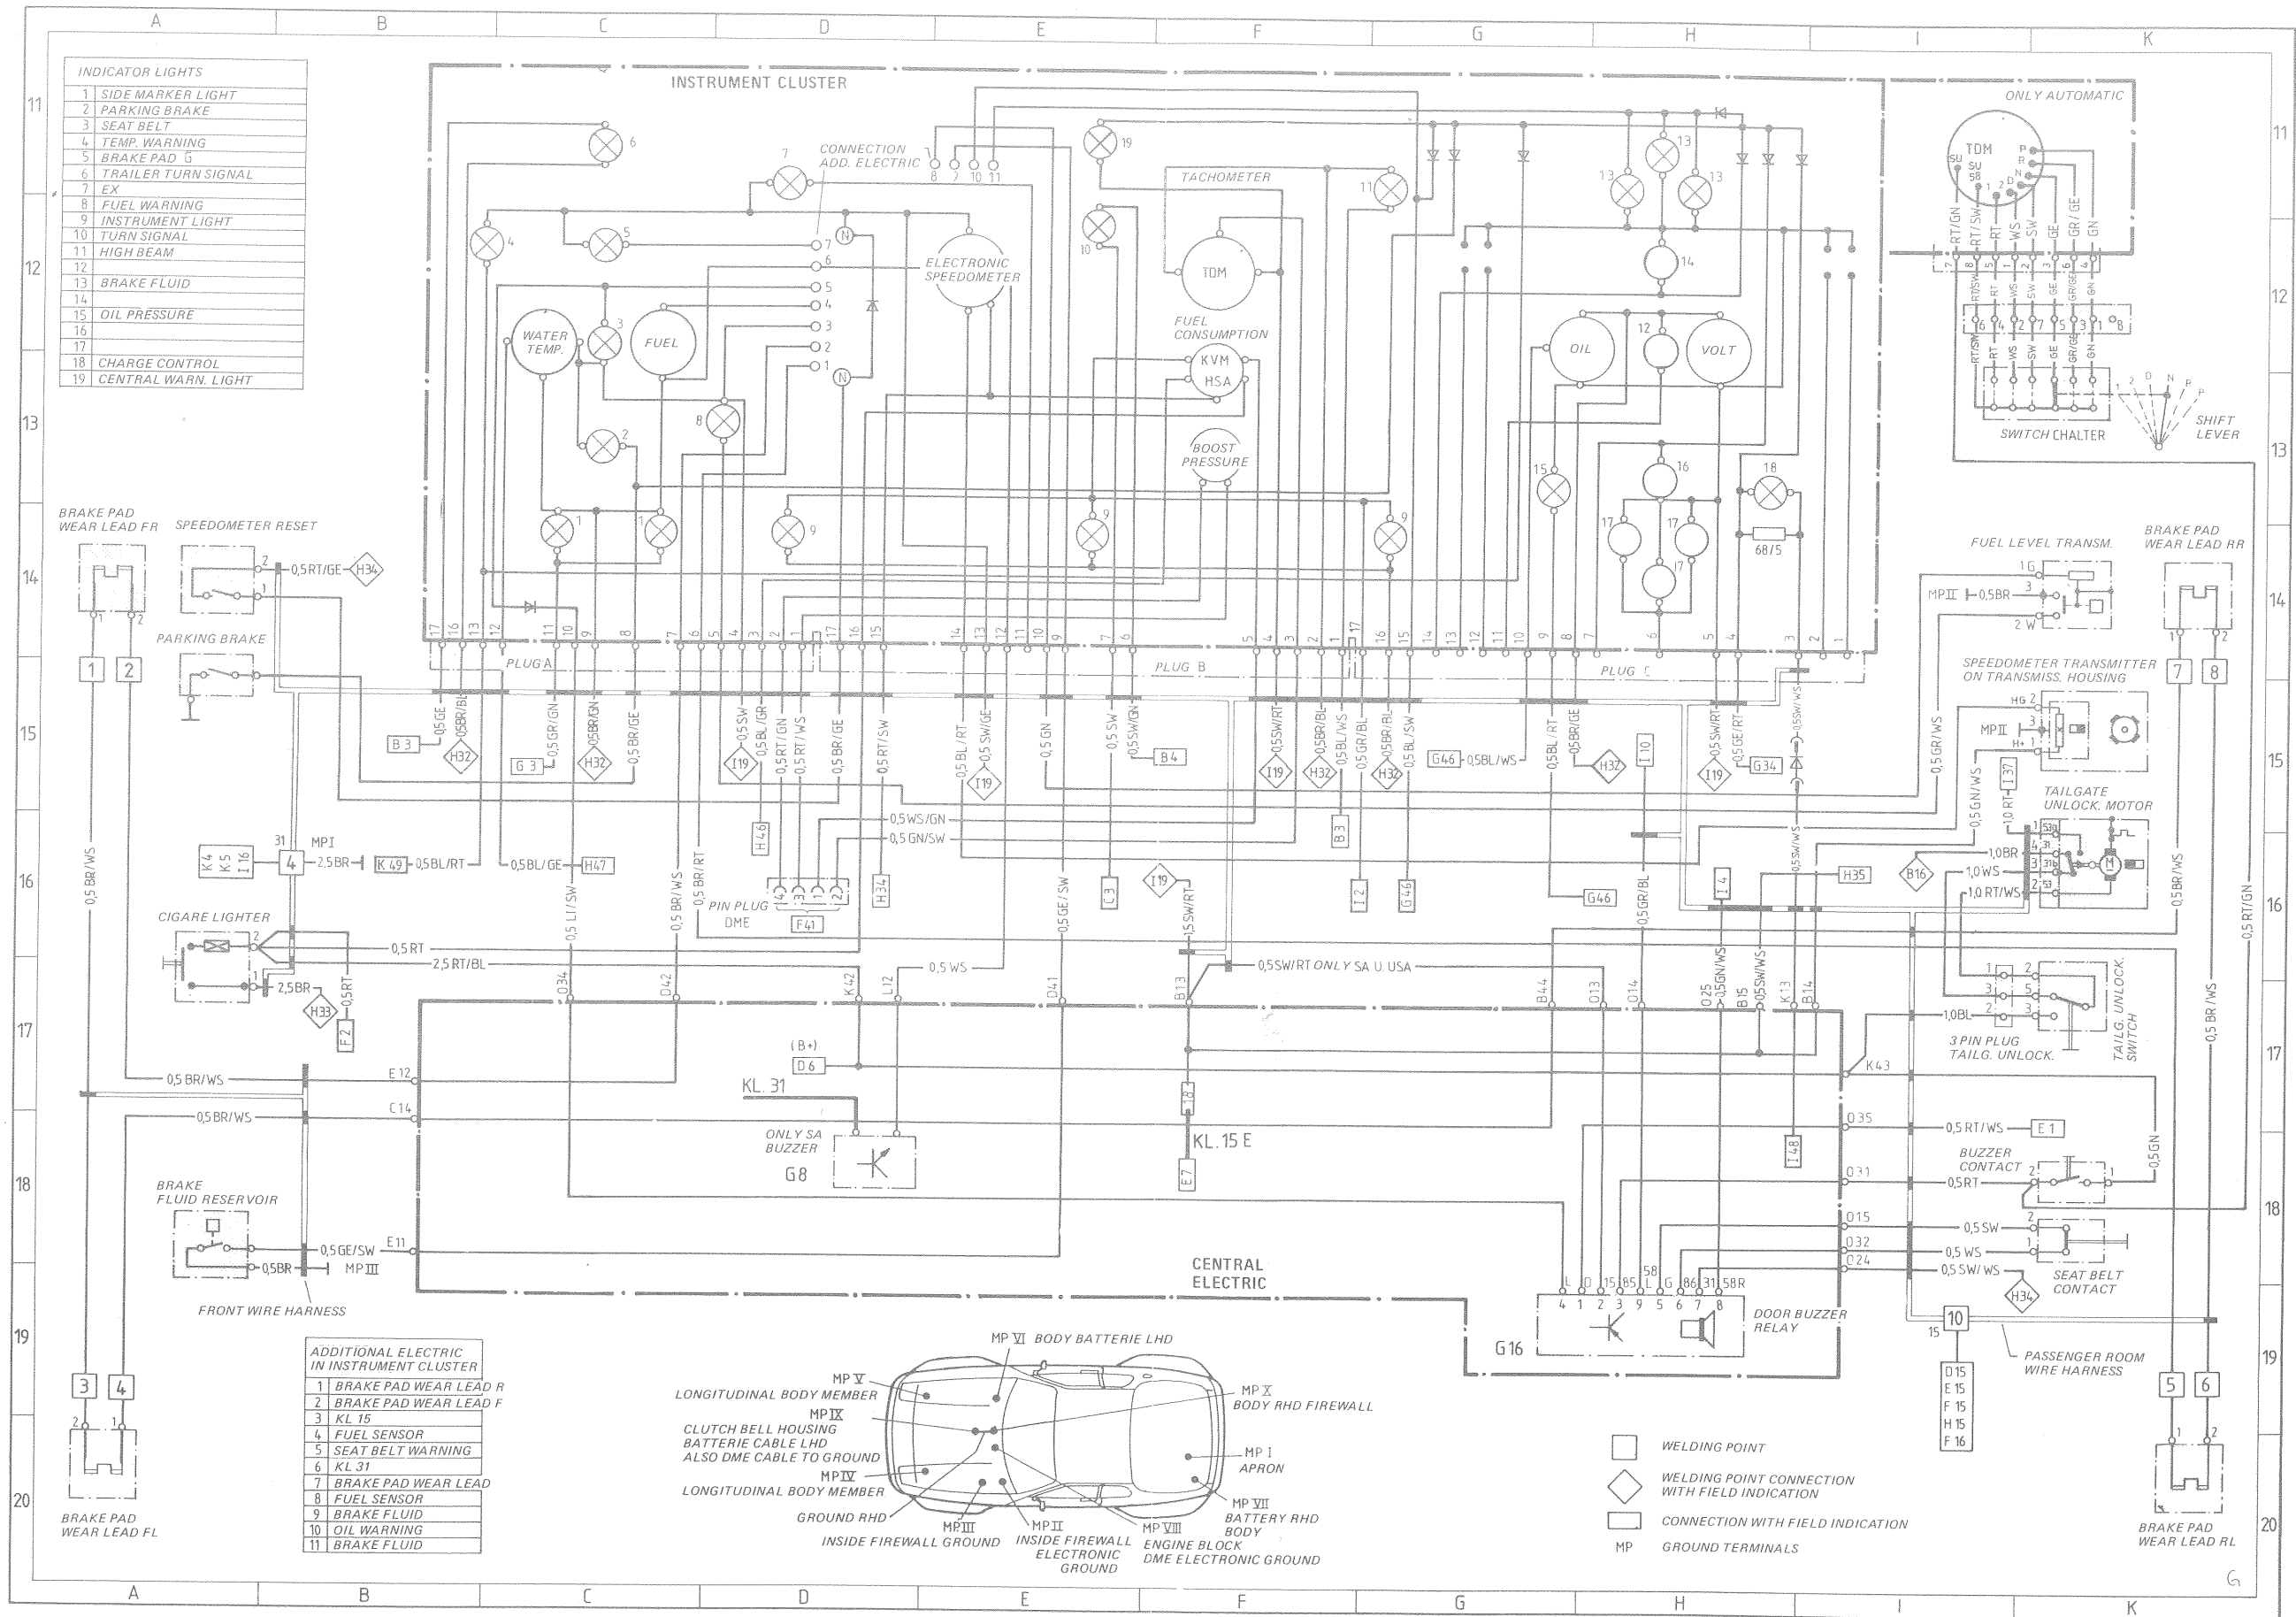

Wiring Diagram Type 944, 944 turbo Model 86 Sheet 4

INSTRUMENT CLUSTER AND SENSORS USA